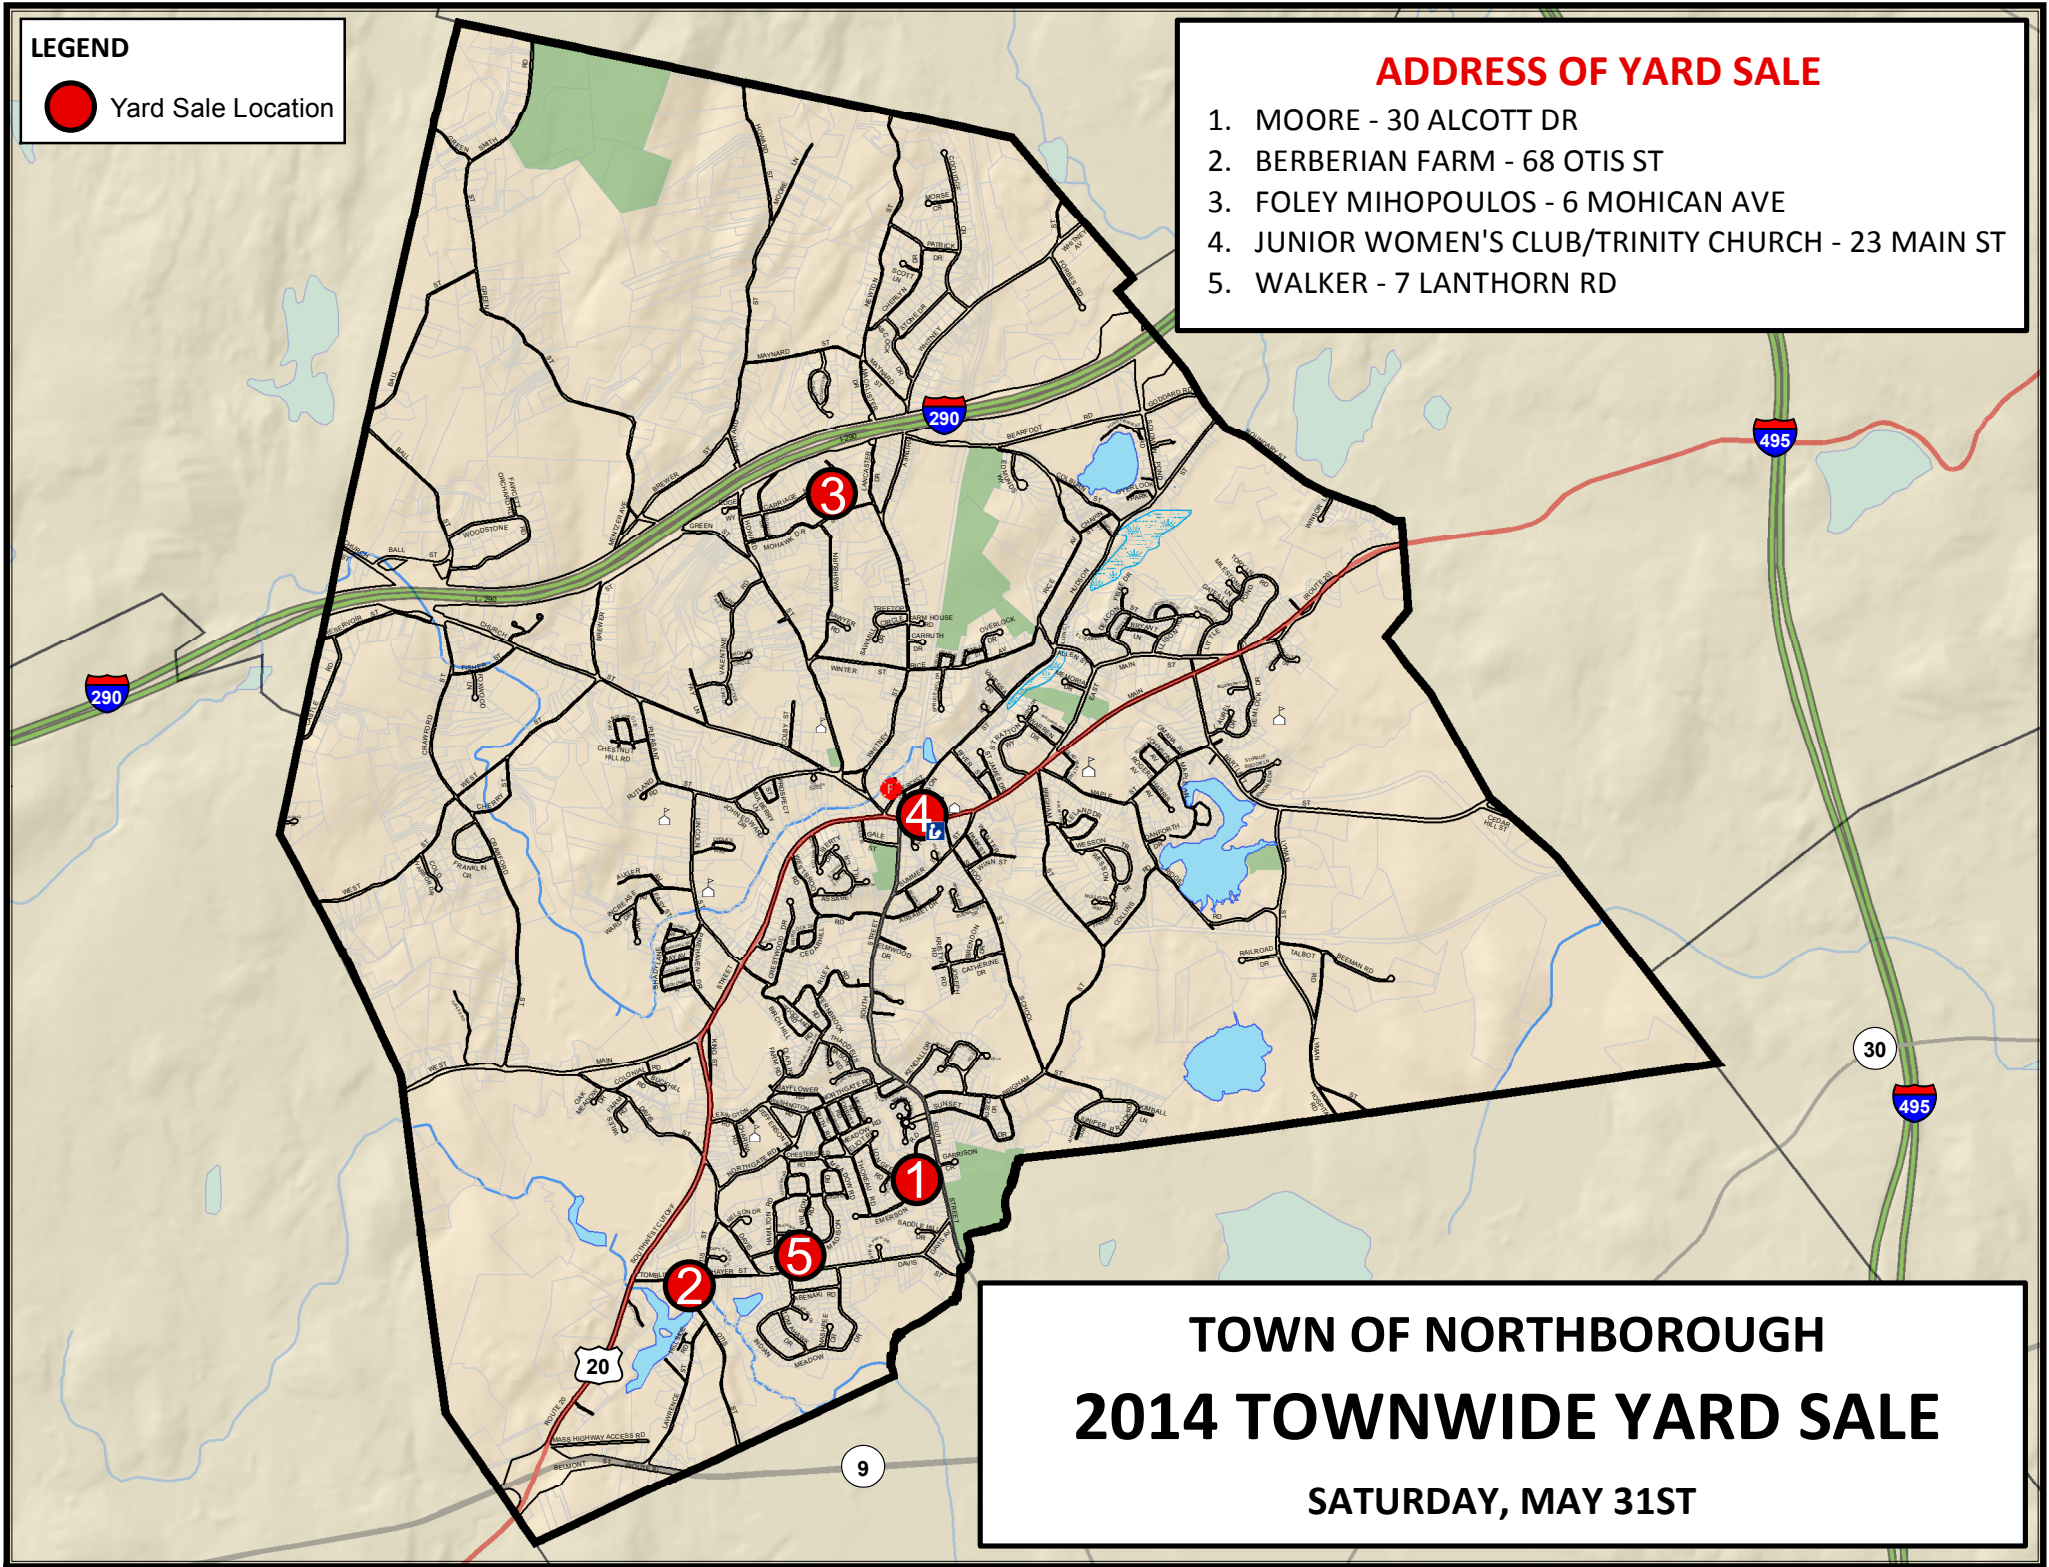

LEGEND

 Yard Sale Location

ADDRESS OF YARD SALE

1. MOORE - 30 ALCOTT DR
2. BERBERIAN FARM - 68 OTIS ST
3. FOLEY MIHOPOULOS - 6 MOHICAN AVE
4. JUNIOR WOMEN'S CLUB/TRINITY CHURCH - 23 MAIN ST
5. WALKER - 7 LANTHORN RD

**TOWN OF NORTHBOROUGH
2014 TOWNWIDE YARD SALE**

SATURDAY, MAY 31ST